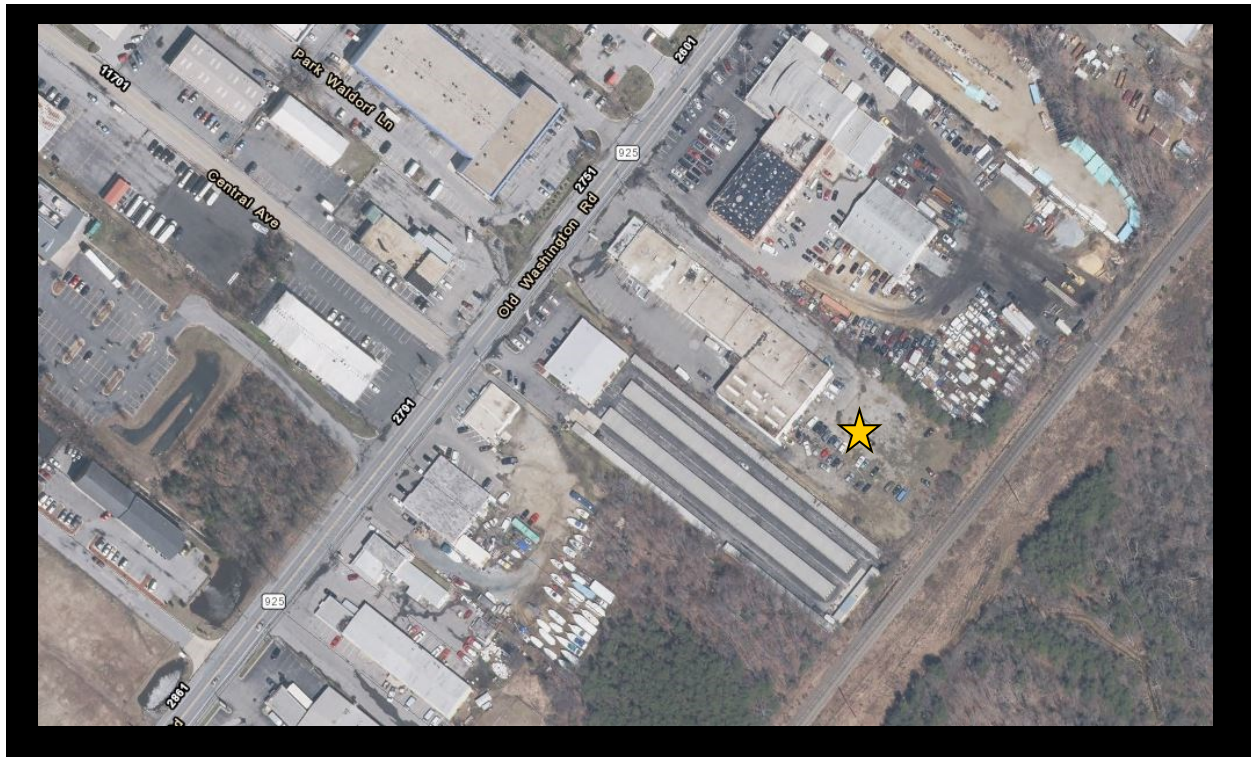

Demographics 2015	1 Mile	3 Mile	5 Mile
Population	4,959	38,457	62,307
Households	2,442	18,252	29,172
Avg. HH Inc.	$105,724	$103,533	$111,545