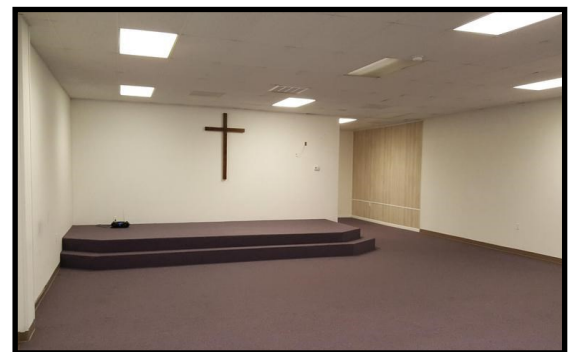

2799 Old Washington Road, Waldorf, MD 20601

Church Space For Lease

- Lease price \$2,100 per month
- 1,800 sf
- Half bath, 2 offices and a storage room.
- Church will seat up to 60 people
- Zoned CC

All offers subject to credit report, spaces subject to availability