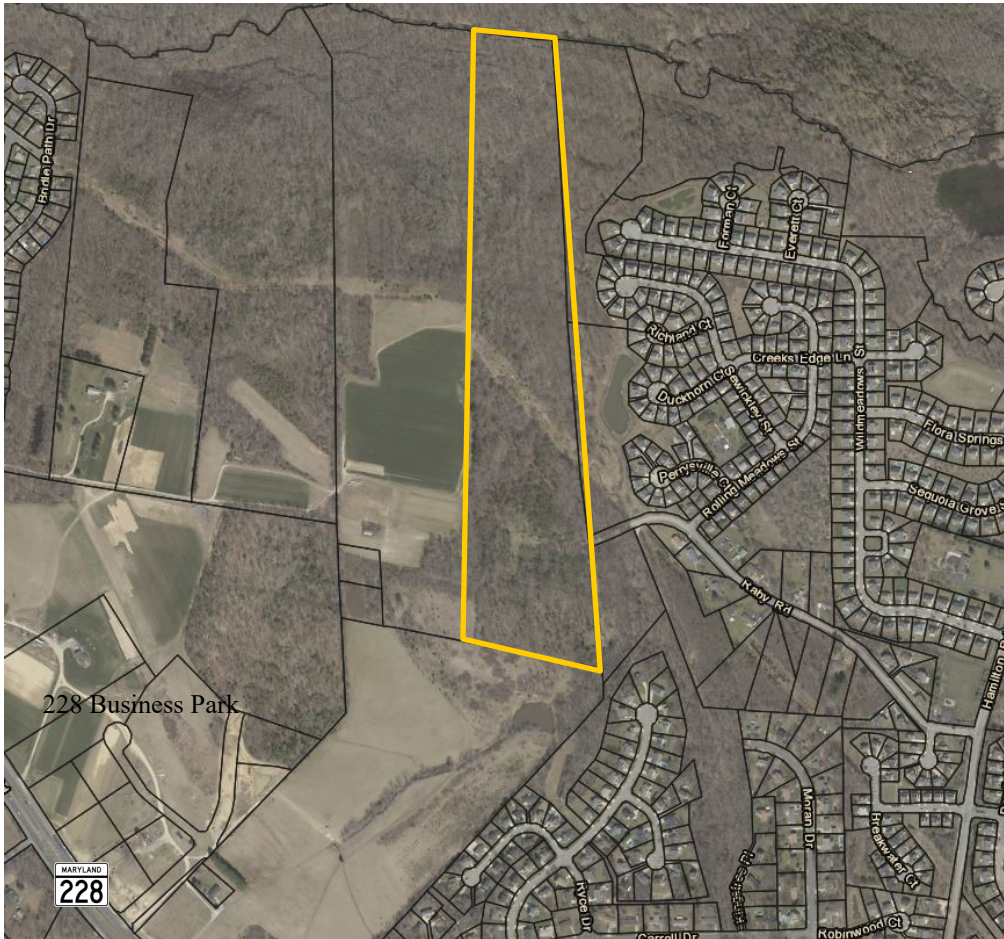

## LAND FOR SALE. WALDORF, MD

Raby Road

**Sale Price: \$499,000**

- 44.31 Acres
- BP Business Park Zoning
- Wooded lot
- Access from Raby Road

For More Information  
Please Contact:

Harry Shasho [Hshasho@Shasho.com](mailto:Hshasho@Shasho.com)  
(301) 632-6320 Fax (301) 632-6323