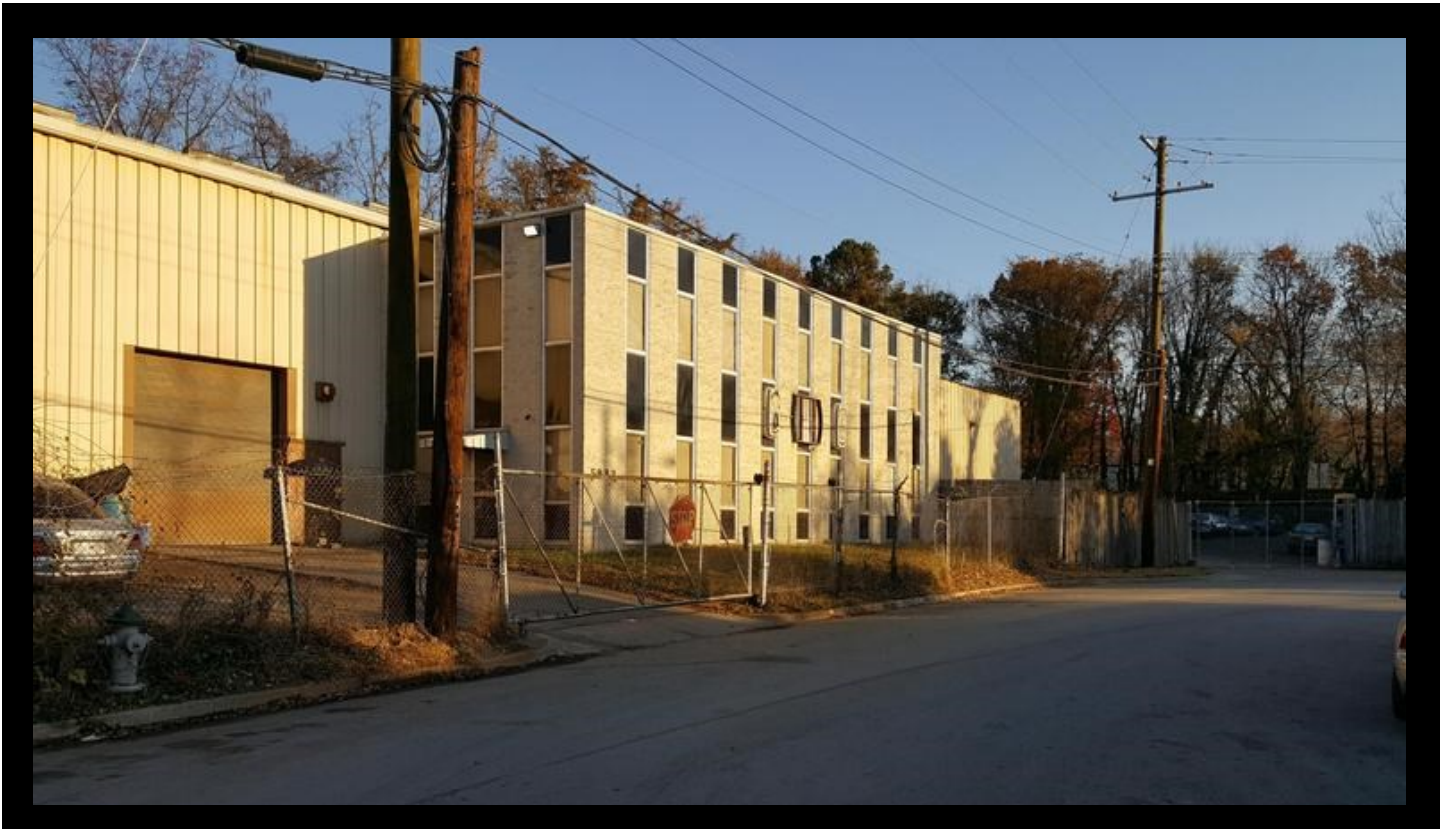

5932 Baltic Street, Capitol Heights, MD 20743

## Warehouse For Sale

- Sales Price \$950,000
- 10,000 SF warehouse with upstairs office space
- Industrial Zoning
- 3 drive in bay doors with high ceilings
- 2 large storage lots on each end of the building with fencing all the way around