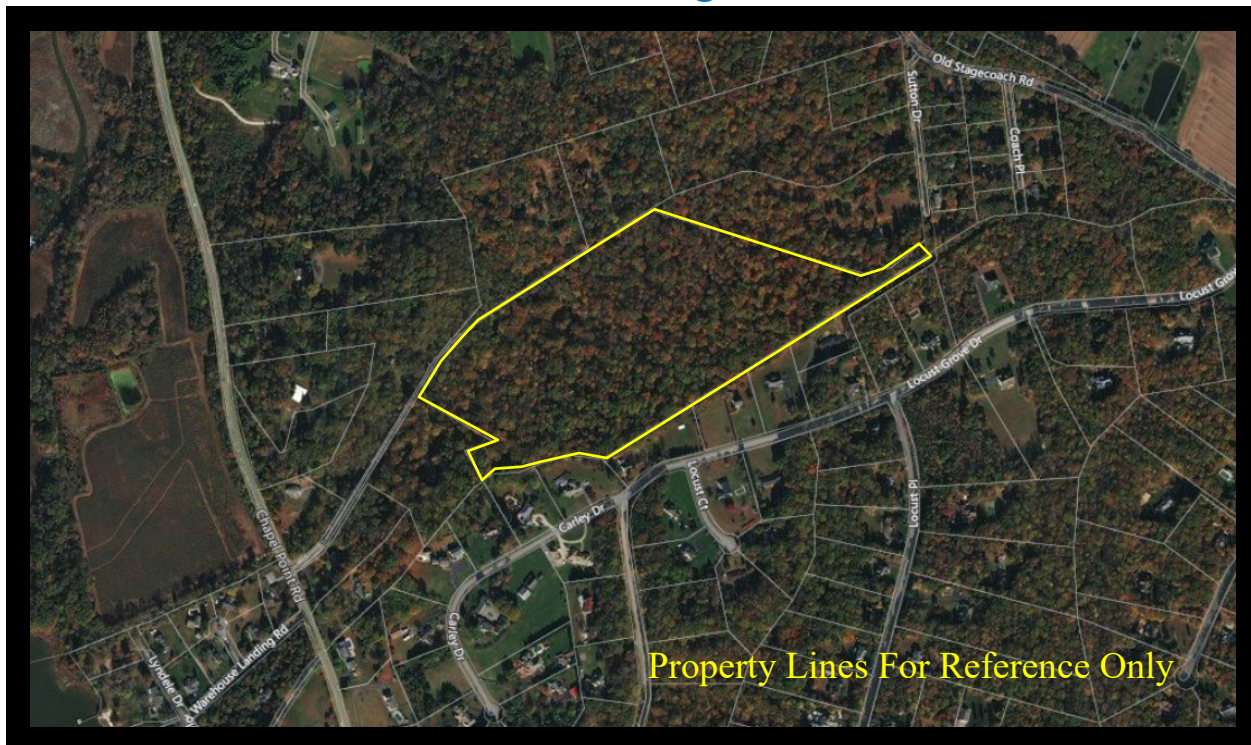

## 8345 Old Warehouse Landing Road, Port Tobacco

### For Sale

- Sales Price \$250,000
- Over 52 +/- acres
- Zoned RC
- Wooded with some open space
- Close to the Town of La Plata

For More Information  
Please Contact:

Harry Shasho [Hshasho@Shasho.com](mailto:Hshasho@Shasho.com)  
Office (301) 632-6320 Fax (301) 632-6323