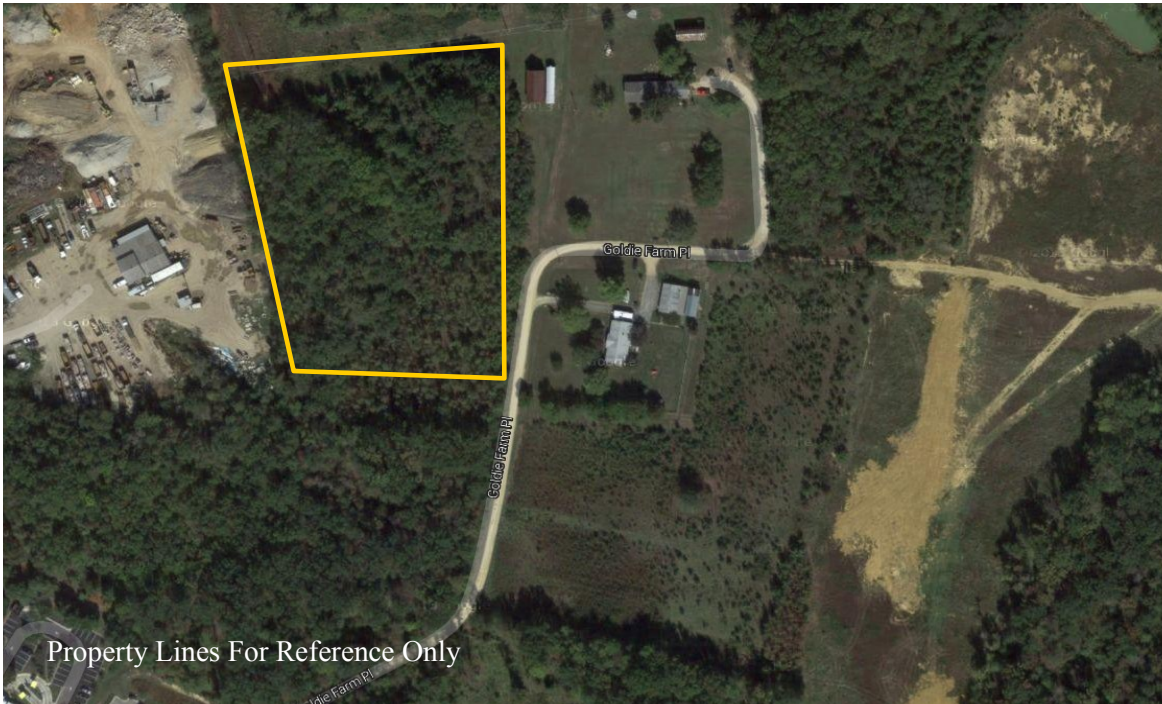

## Goldie Farm Place, Waldorf, MD 20601

### Land For Sale

- Sales Price \$599,000
- Zoned CB
- 6.64 Acres +/-
- Located in the heart of Waldorf
- Great place for a Church

Demographics 2013	1 Mile	3 Mile	5 Mile
<b>Population</b>	1853	42,913	57,886
<b>Households</b>	1058	20,930	28,025
<b>Avg. HH Inc.</b>	\$65,333	\$94,757	\$98,141