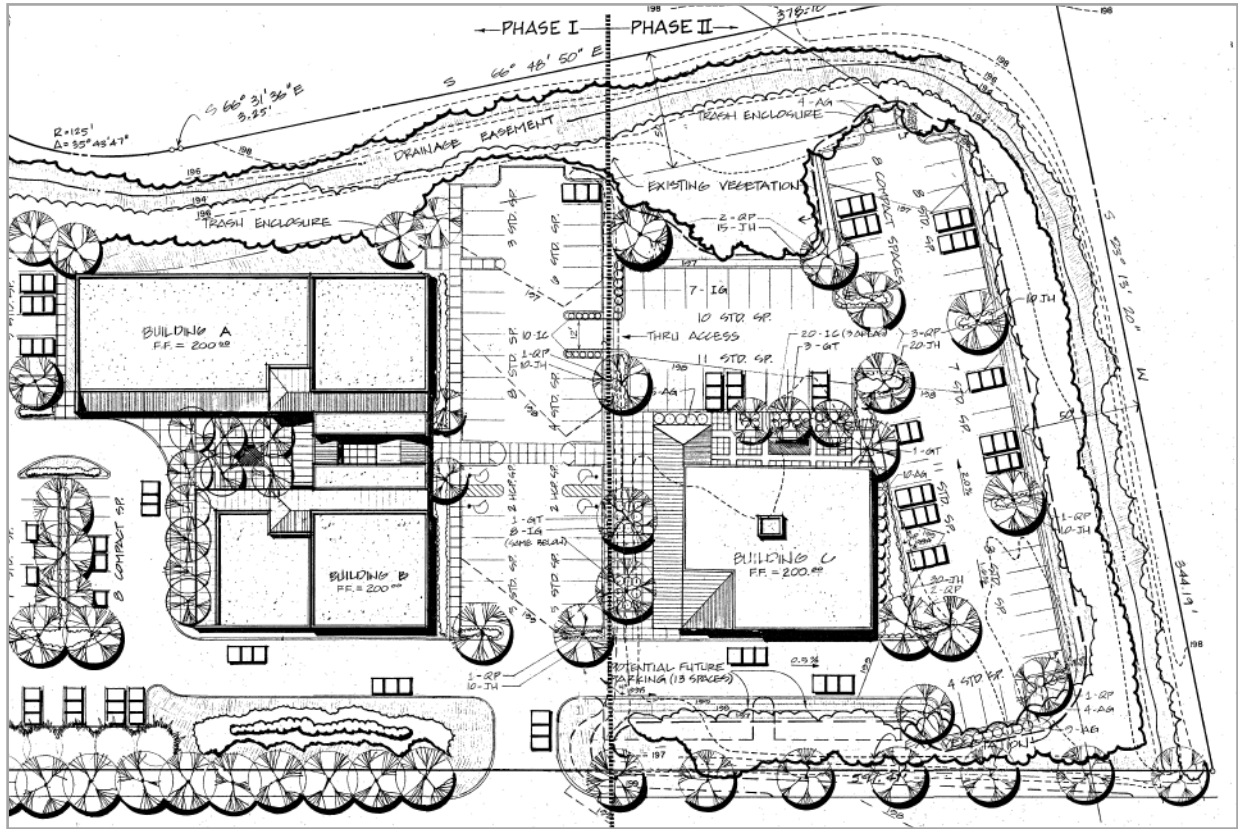

* Concept plan for Commercial Condominium

Demographics 2016	1 Mile	3 Mile	5 Mile
Population	4,447	60,973	86,765
Households	1,737	21,294	29,873
Avg. HH Inc.	$83,584	$104,842	$112,576

Information herein has been obtained from sources believed to be reliable. While we do not doubt its accuracy, we have not verified it and make no guarantee, warranty or representation about it. References to square footage or age are approximate. Any information of special interest should be obtained through independent verification. Buyer or Tenant bears all risk for any inaccuracies.