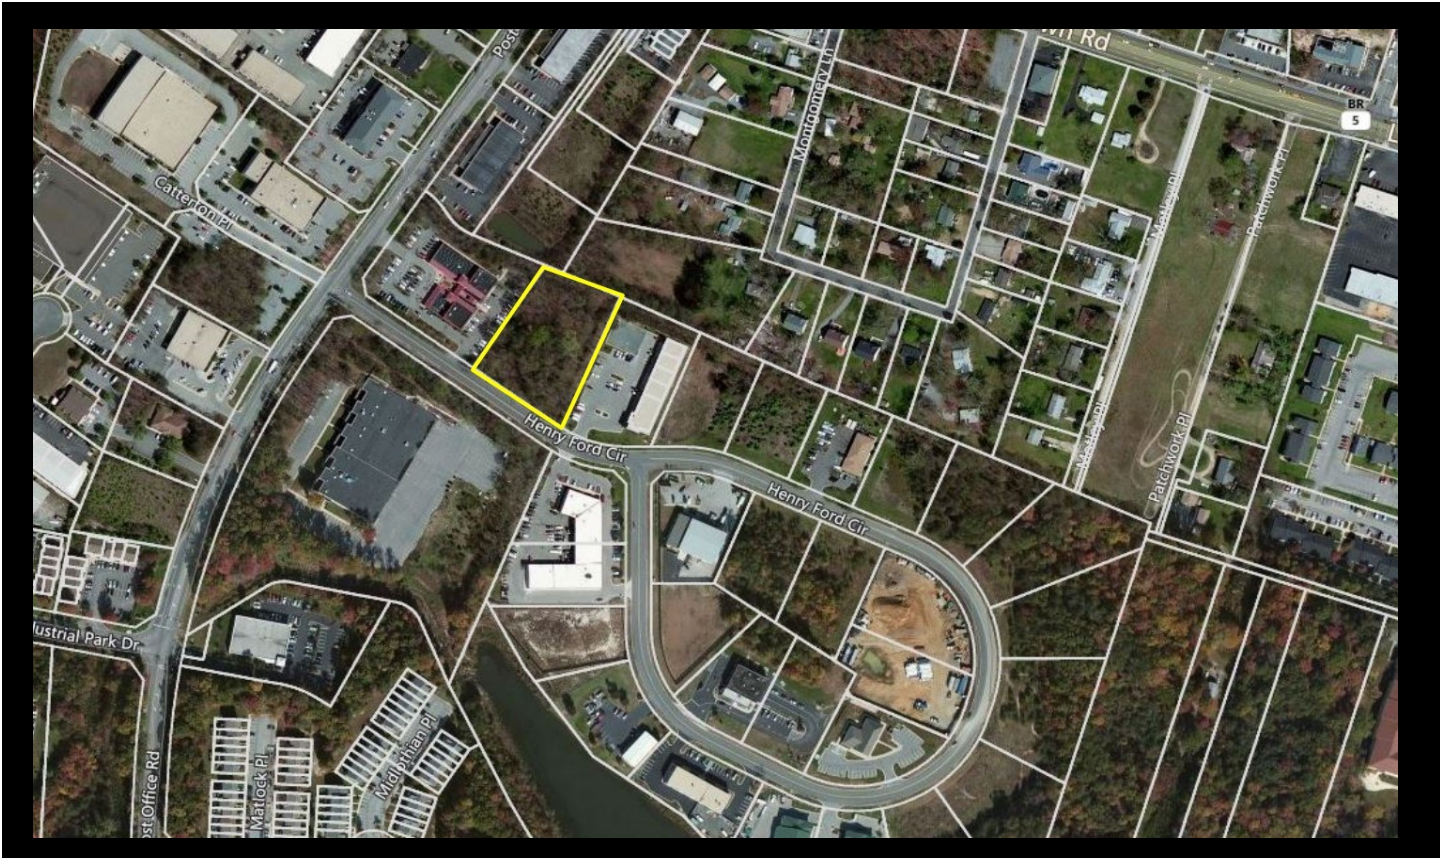

## 2 Henry Ford Circle, #2, Waldorf, MD 20602

### Land For Sale

- Sales Price \$199,000
- 1.63 Acres +/-
- Zoned PUD
- Great for office or flex space
- Call for plat

All offers subject to credit report, spaces subject to availability

For More Information  
Please Contact: