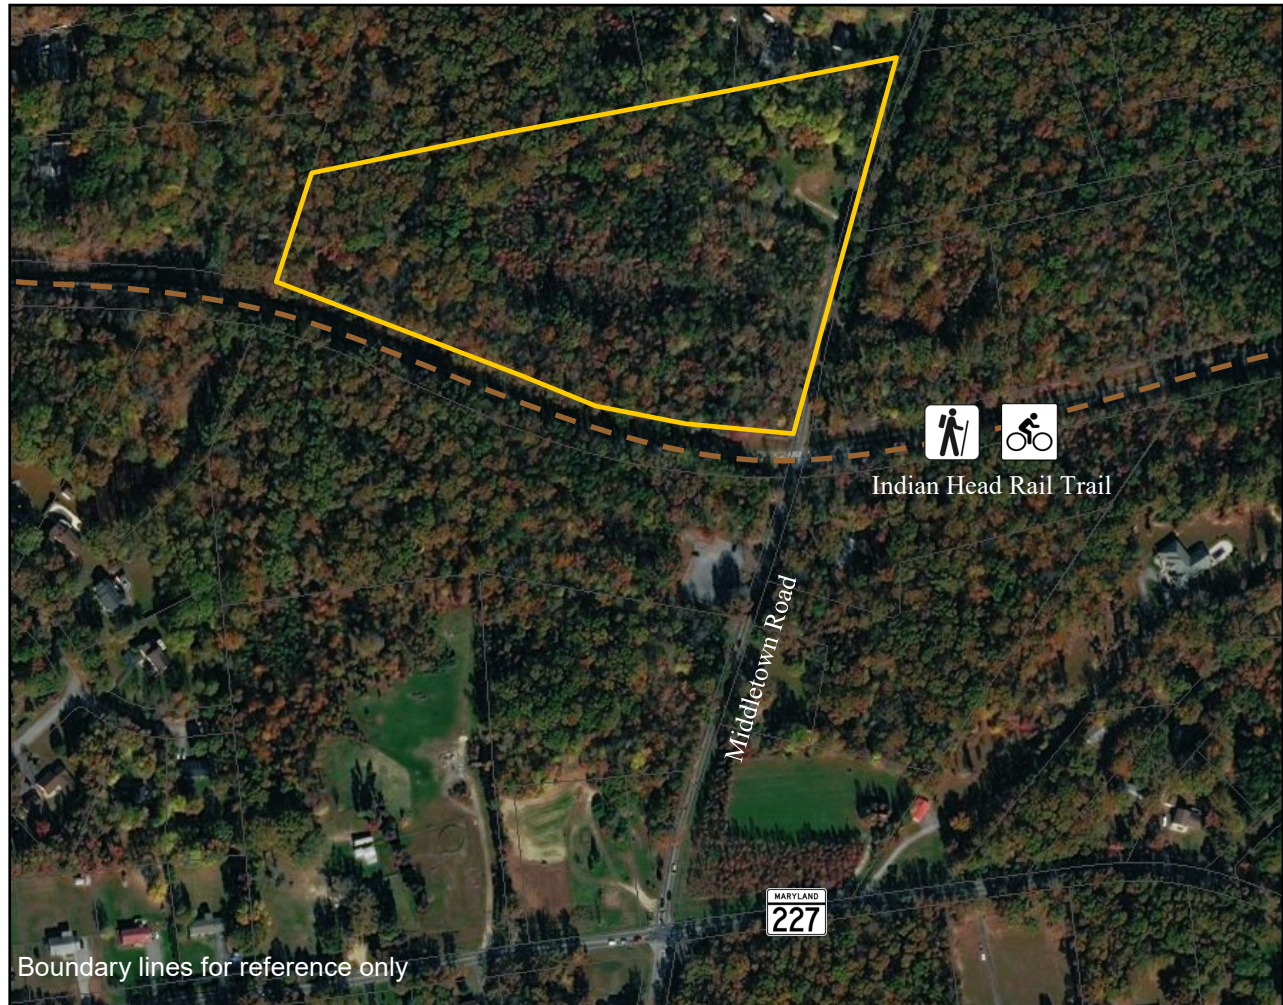

RESIDENTIAL LAND AVAILABLE . POMFRET, MD

4415 Middletown Road

- Sale Price \$295,000
- 15 Acres
- Rural Conservation District Zoning
- One perc on property
- Borders the Indian Head Rail Trail

For More Information
Please Contact: