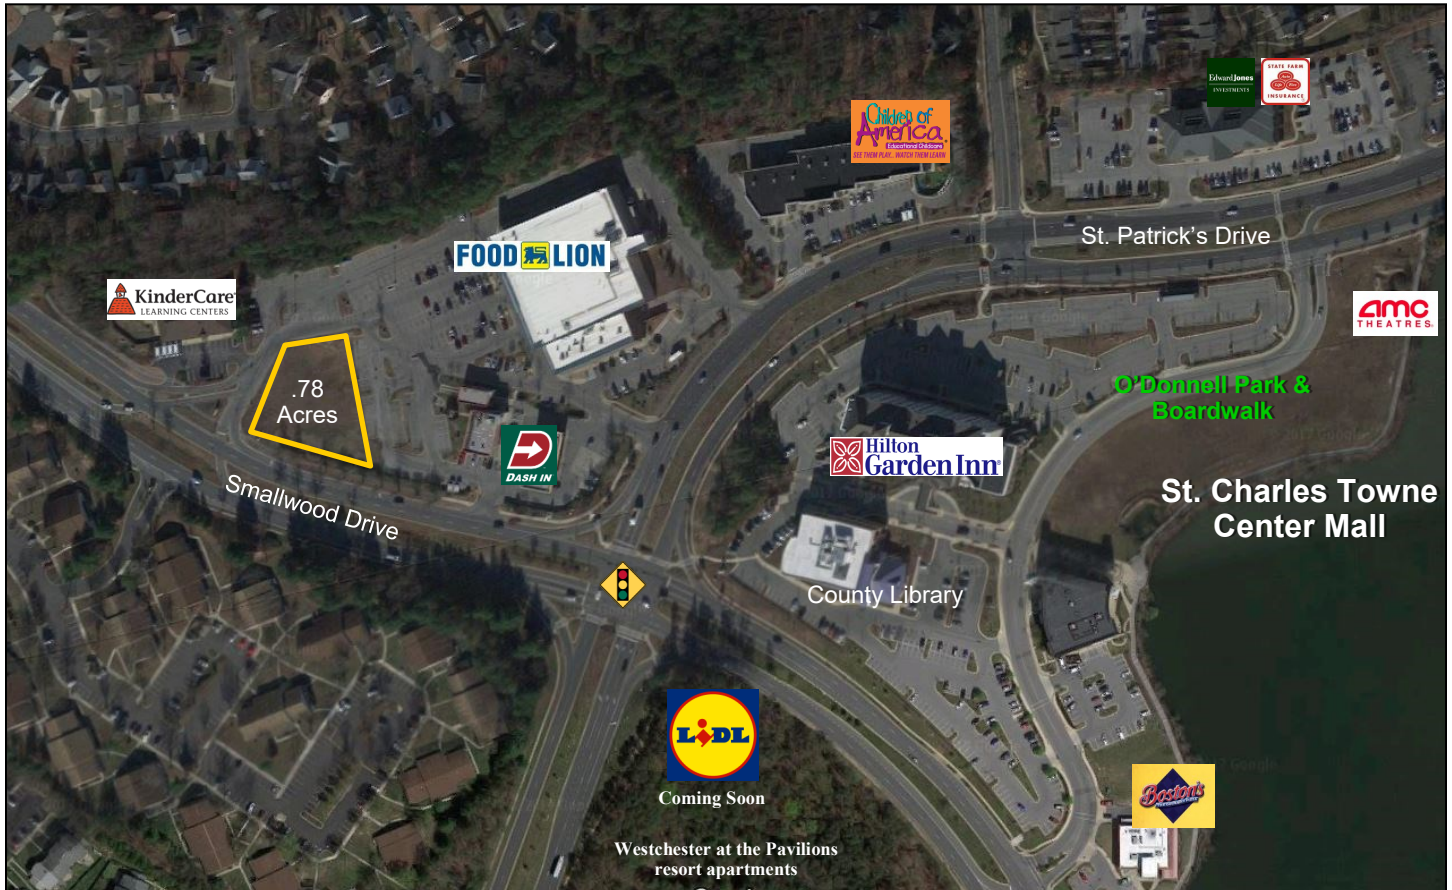

SMALLWOOD DRIVE. WALDORF, MD LOT FOR SALE

- Sale Price \$550,000
- .78 Acres
- PUD Zoned
- Cleared level lot
- Located in the Food Lion anchored Westlake Shopping Center
- Close to St. Charles Town Center Mall and AMC Theater
- Walking distance to major residential areas
- Lidl Grocery coming to opposite corner 2019