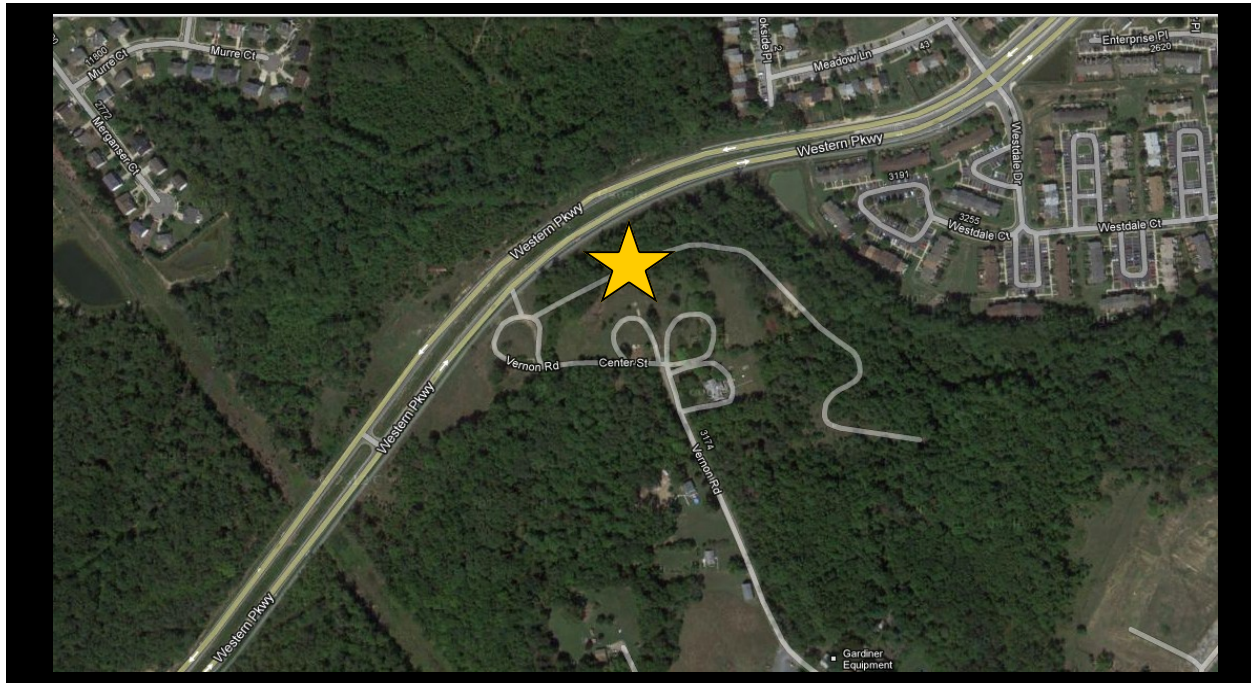

Western Parkway . Waldorf, MD 20601

Land For Sale

- Sales Price \$600,000
- 17.28 +/- Acres
- Zoned CB
- Great visibility on Western Parkway
- Water and Sewer
- Great location for many uses, including churches